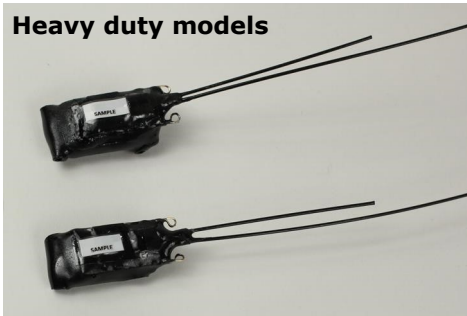

## PinPoint GPS with integrated VHF to help retrieve your tags

*Dedicated Biologists offering specialist advice and excellent service*

SIRTRACK®

PARTNERS IN TELEMETRY

## Model Specifications

Heavy duty models

**Please ask about our other models if remote data download is needed.**

+ Weight includes tubes for fitting harnesses. Tags can be customised to be more robust with stronger antennas. These options will add weight.