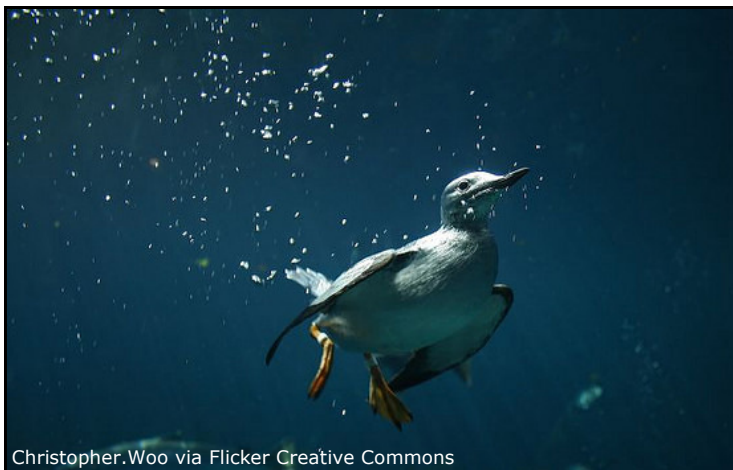

Data Download

Simple connector
Output into Google Earth format

Attachments

Customised to order

VHF Beacon

Optional extra

Estimated Battery Life

1 fix per day	180 days
1 fix per hour	9 days
1 fix per minute	6 hours
1 fix per second	2.5 hours

Christopher.Woo via Flickr Creative Commons

Now available

GPS Bug Deep Water

Greater Durability &
weighing less than 14g
200m depth tested for
deep diving birds

For **more information** on our range of **GPS tags**, please see www.biotrack.co.uk/gps.php